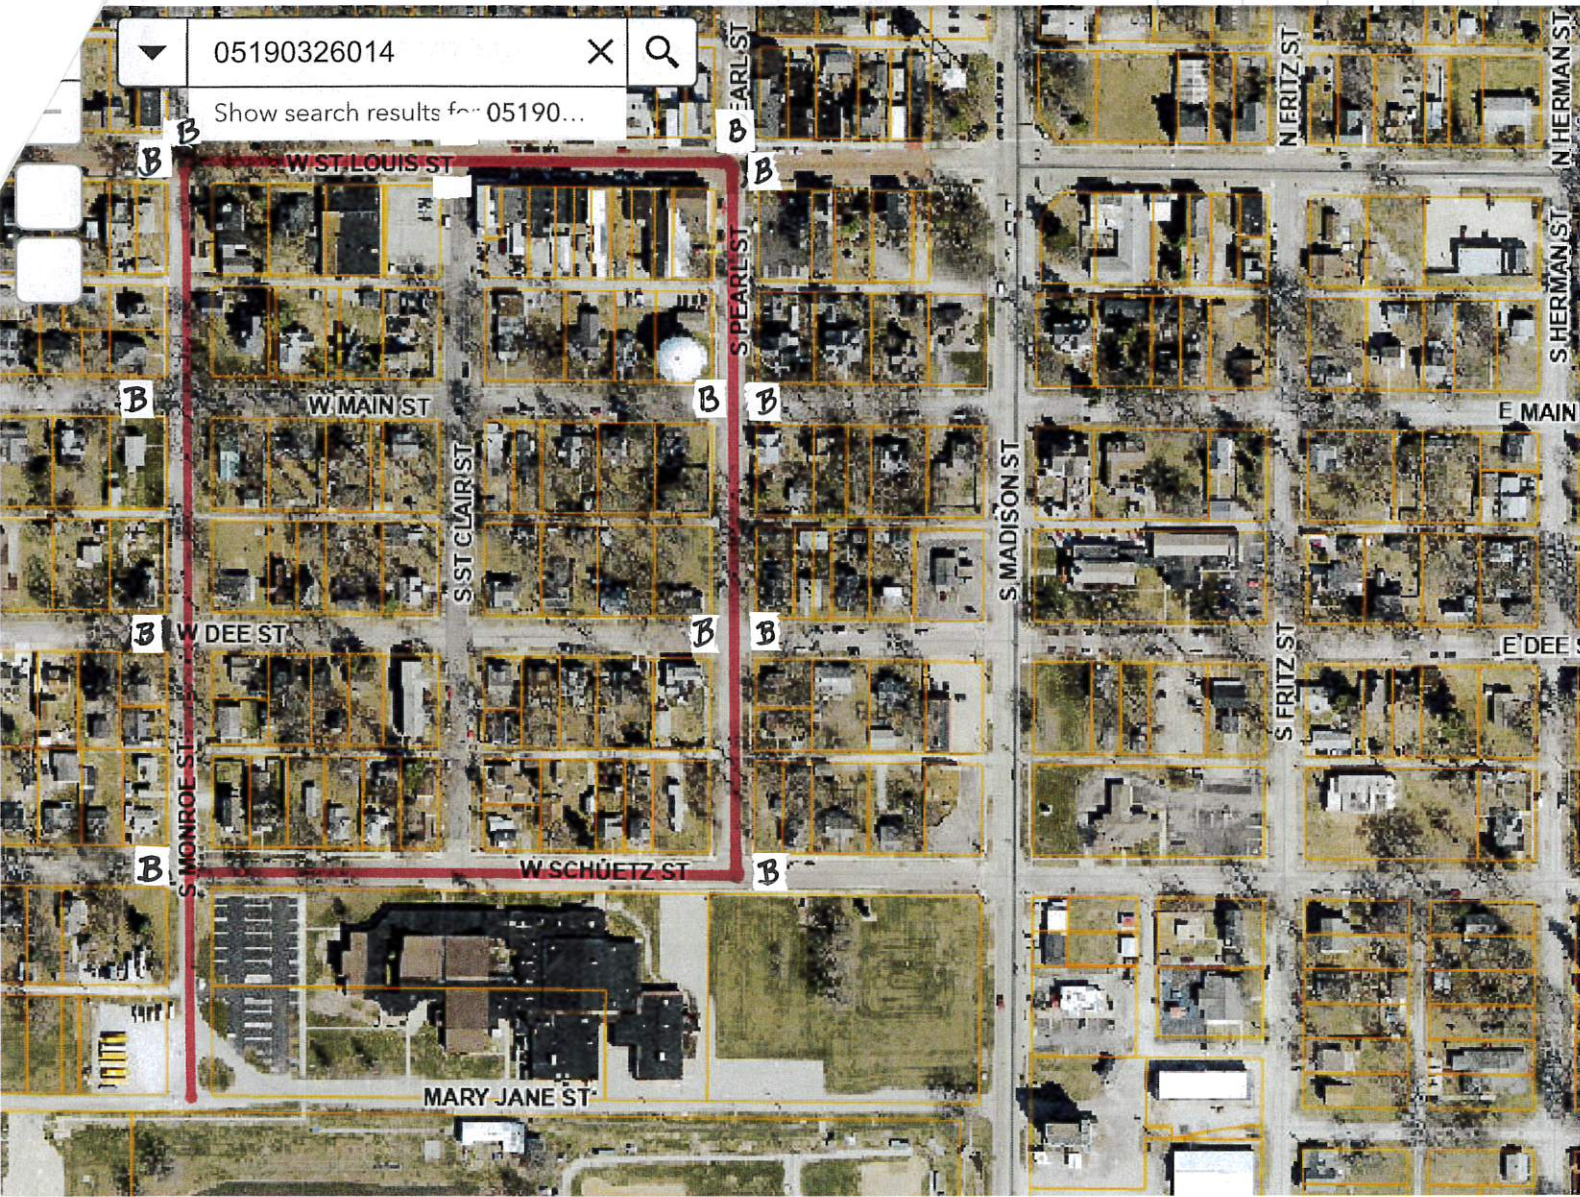

St Clair County Parcel Map Viewer

St Clair

▼ 05190326014 X Q

Show search results for 05190...

B BARRICADES

-89.809 38.602 Degrees