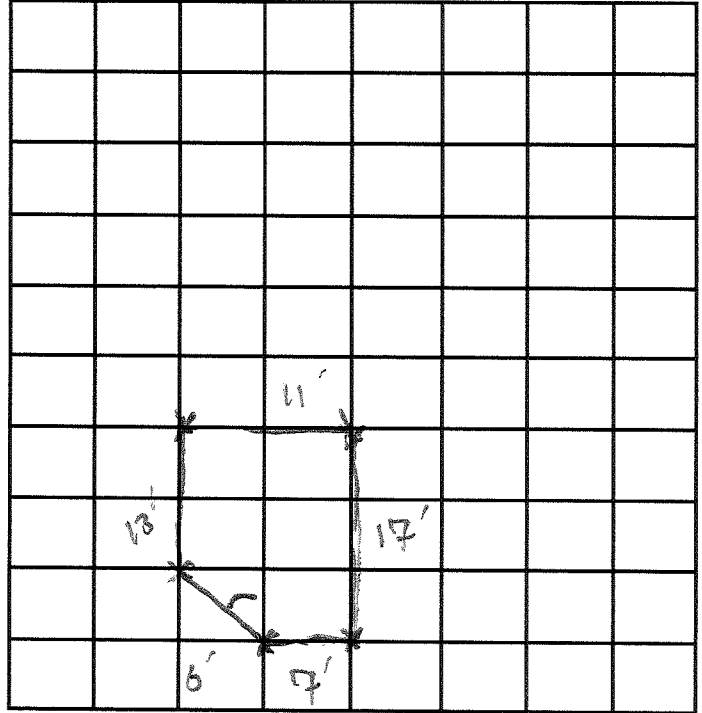

Cell 618-977-6713

Option 1

Footage 54'  
 Height 6'  
 Gates 1

Style White Privacy Vinyl  
 Tear Down Haul Away \_\_\_\_\_

Total Price

3,794.00

Option 2

Footage 54'  
 Height 6'  
 Gates 1